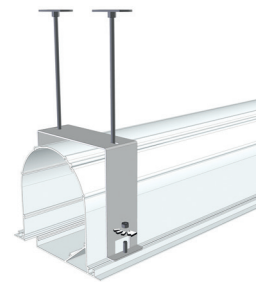

Max Inceel is a large size in-ceiling motorized screen specially designed for mounting in false ceiling and be visible only when it is in use, representing an aesthetical and functional innovative solution.

Mainly suitable for big size rooms, it is available up to size of 6.5 meters of projection viewing area without black borders in format 16:9, 16:10 and 21:9. Heavy duty powder-coated aluminum case in white wrinkle pattern finish equipped with a very easy mounting system that simplifies all the installations stages, making this product user friendly, considering the remarkable size.

Max Inceel can be equipped with two different fixing system, according to the installation needs.

Fixing system for installations in false ceilings, which won't be accessible from the inside.

Fixing system for installations in false ceilings, which won't be accessible from the inside.

Fixing system for installations in false ceilings, which will be accessible from the inside.

See page **81** for Technical data

Create your own screen with the PSS

- > **Personalized dimensions:** width and height
- > **Motor type:** standard motor
- > **Case:** available only with case
- > **Case color:** standard in White Grinz. Optional in any other color for an extra cost
- > **Projection surface fall:** back (standard), front or reverse-roll (optional)
- > **Side of command/motor:** right only