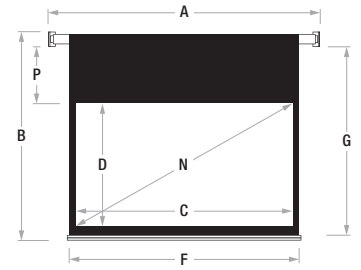

Custom sizes are available upon request

Surface Fireproof Certifications