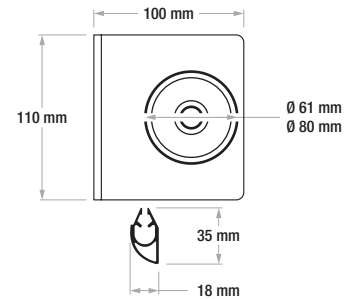

Custom sizes are available upon request

Surface Fireproof Certifications