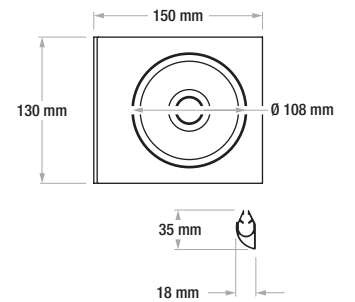

Custom sizes are available upon request

Surface Fireproof Certifications