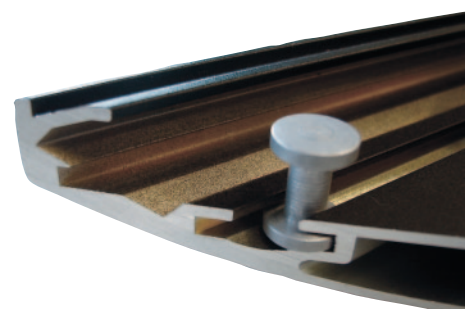

An unique video experience for all home-cinema devotees: this aptly sums up this creation by Adeo Screen. Would you like to immerse yourself completely in your favourite film? Try Plano Curved screen, and recreate that authentic theatre atmosphere: let each video projection surround you with images and become a totally involving emotional and sensory experience.

Plano Curved artfully blends expertise and innovation, incorporating the distinctive features of the Plano model while introducing a characteristic curved profile.

In addition to the product's outstanding performance, there are fundamental technical aspects that we feel should be highlighted: the profile's curvature and the optimal projection radius (based on the screen's dimensions) significantly improve the image's luminance uniformity. This solution can also be adopted with high-gain projection surfaces (such as HeliosWhite and AmbientGrey) with a native 2.35:1 format, eliminating any loss of luminosity at the edges that would normally occur when using a non-curved panoramic screen.

The profile's special black-velvet finish completely absorbs the light, enhancing the perception of contrast in the projected images. Available in 4:3, 16:10, 16:9 and 2.35:1 formats.

Plano Curved profile ▲