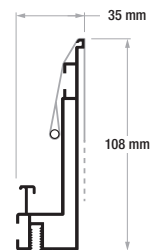

Custom sizes are available upon request